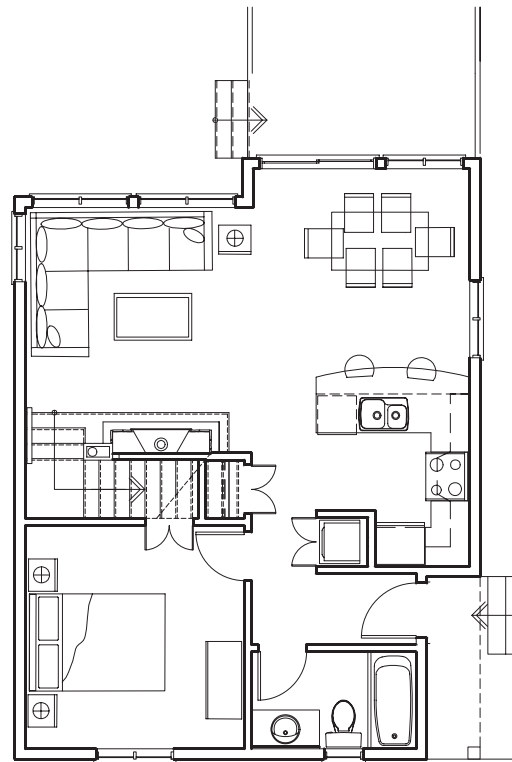

LA PALMA

2 bedrooms + loft, 2 bathrooms
sleeps up to eight people
999 square feet

Picture the inviting cottage you've always imagined, nestled among groomed walkways and picturesque waterfalls, then step into La Palma. Rooms that are generously proportioned and a modern open floor plan make coming together easy. The abundant sleeping space provided by two bedrooms plus a loft area means family and friends can join together to create those precious vacation memories. You'll love the elegant laminate flooring that greets you upon entering La Palma and then weaves seamlessly through the dining room and living room. The well-appointed gourmet kitchen invites you to share in the preparation of mouthwatering meals. Two full bathrooms with classic hand-set tile flooring, a stacker washer and dryer, ample storage space in the loft and quality finishing touches throughout mean "roughing it" can now be removed from your vocabulary. Welcome to your home away from home!

MAIN FLOOR

SECOND FLOOR