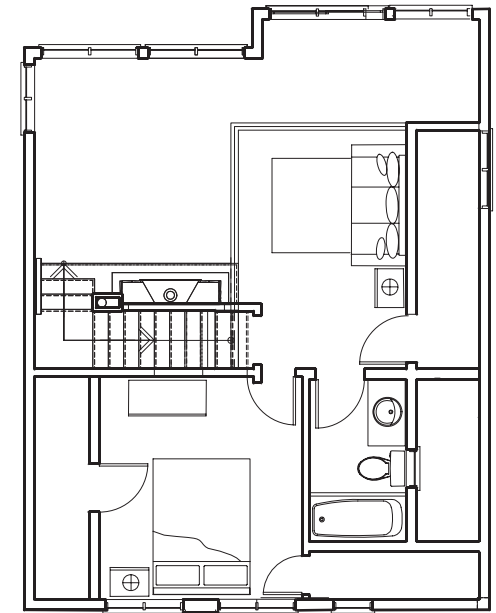

LA PALMA

2 bedrooms + loft, 2 bathrooms
sleeps up to eight people
999 square feet

Picture the inviting cottage you've always imagined, nestled among groomed walkways and picturesque waterfalls, then step into La Palma. Rooms that are generously proportioned and a modern open floor plan make coming together easy. The abundant sleeping space provided by two bedrooms plus a loft area means family and friends can join together to create those precious vacation memories. You'll love the elegant laminate flooring that greets you upon entering La Palma and then weaves seamlessly through the dining room and living room. The well-appointed gourmet kitchen invites you to share in the preparation of mouthwatering meals. Two full bathrooms with classic hand-set tile flooring, a stacker washer and dryer, ample storage space in the loft and quality finishing touches throughout mean "roughing it" can now be removed from your vocabulary. Welcome to your home away from home!

MAIN FLOOR

SECOND FLOOR